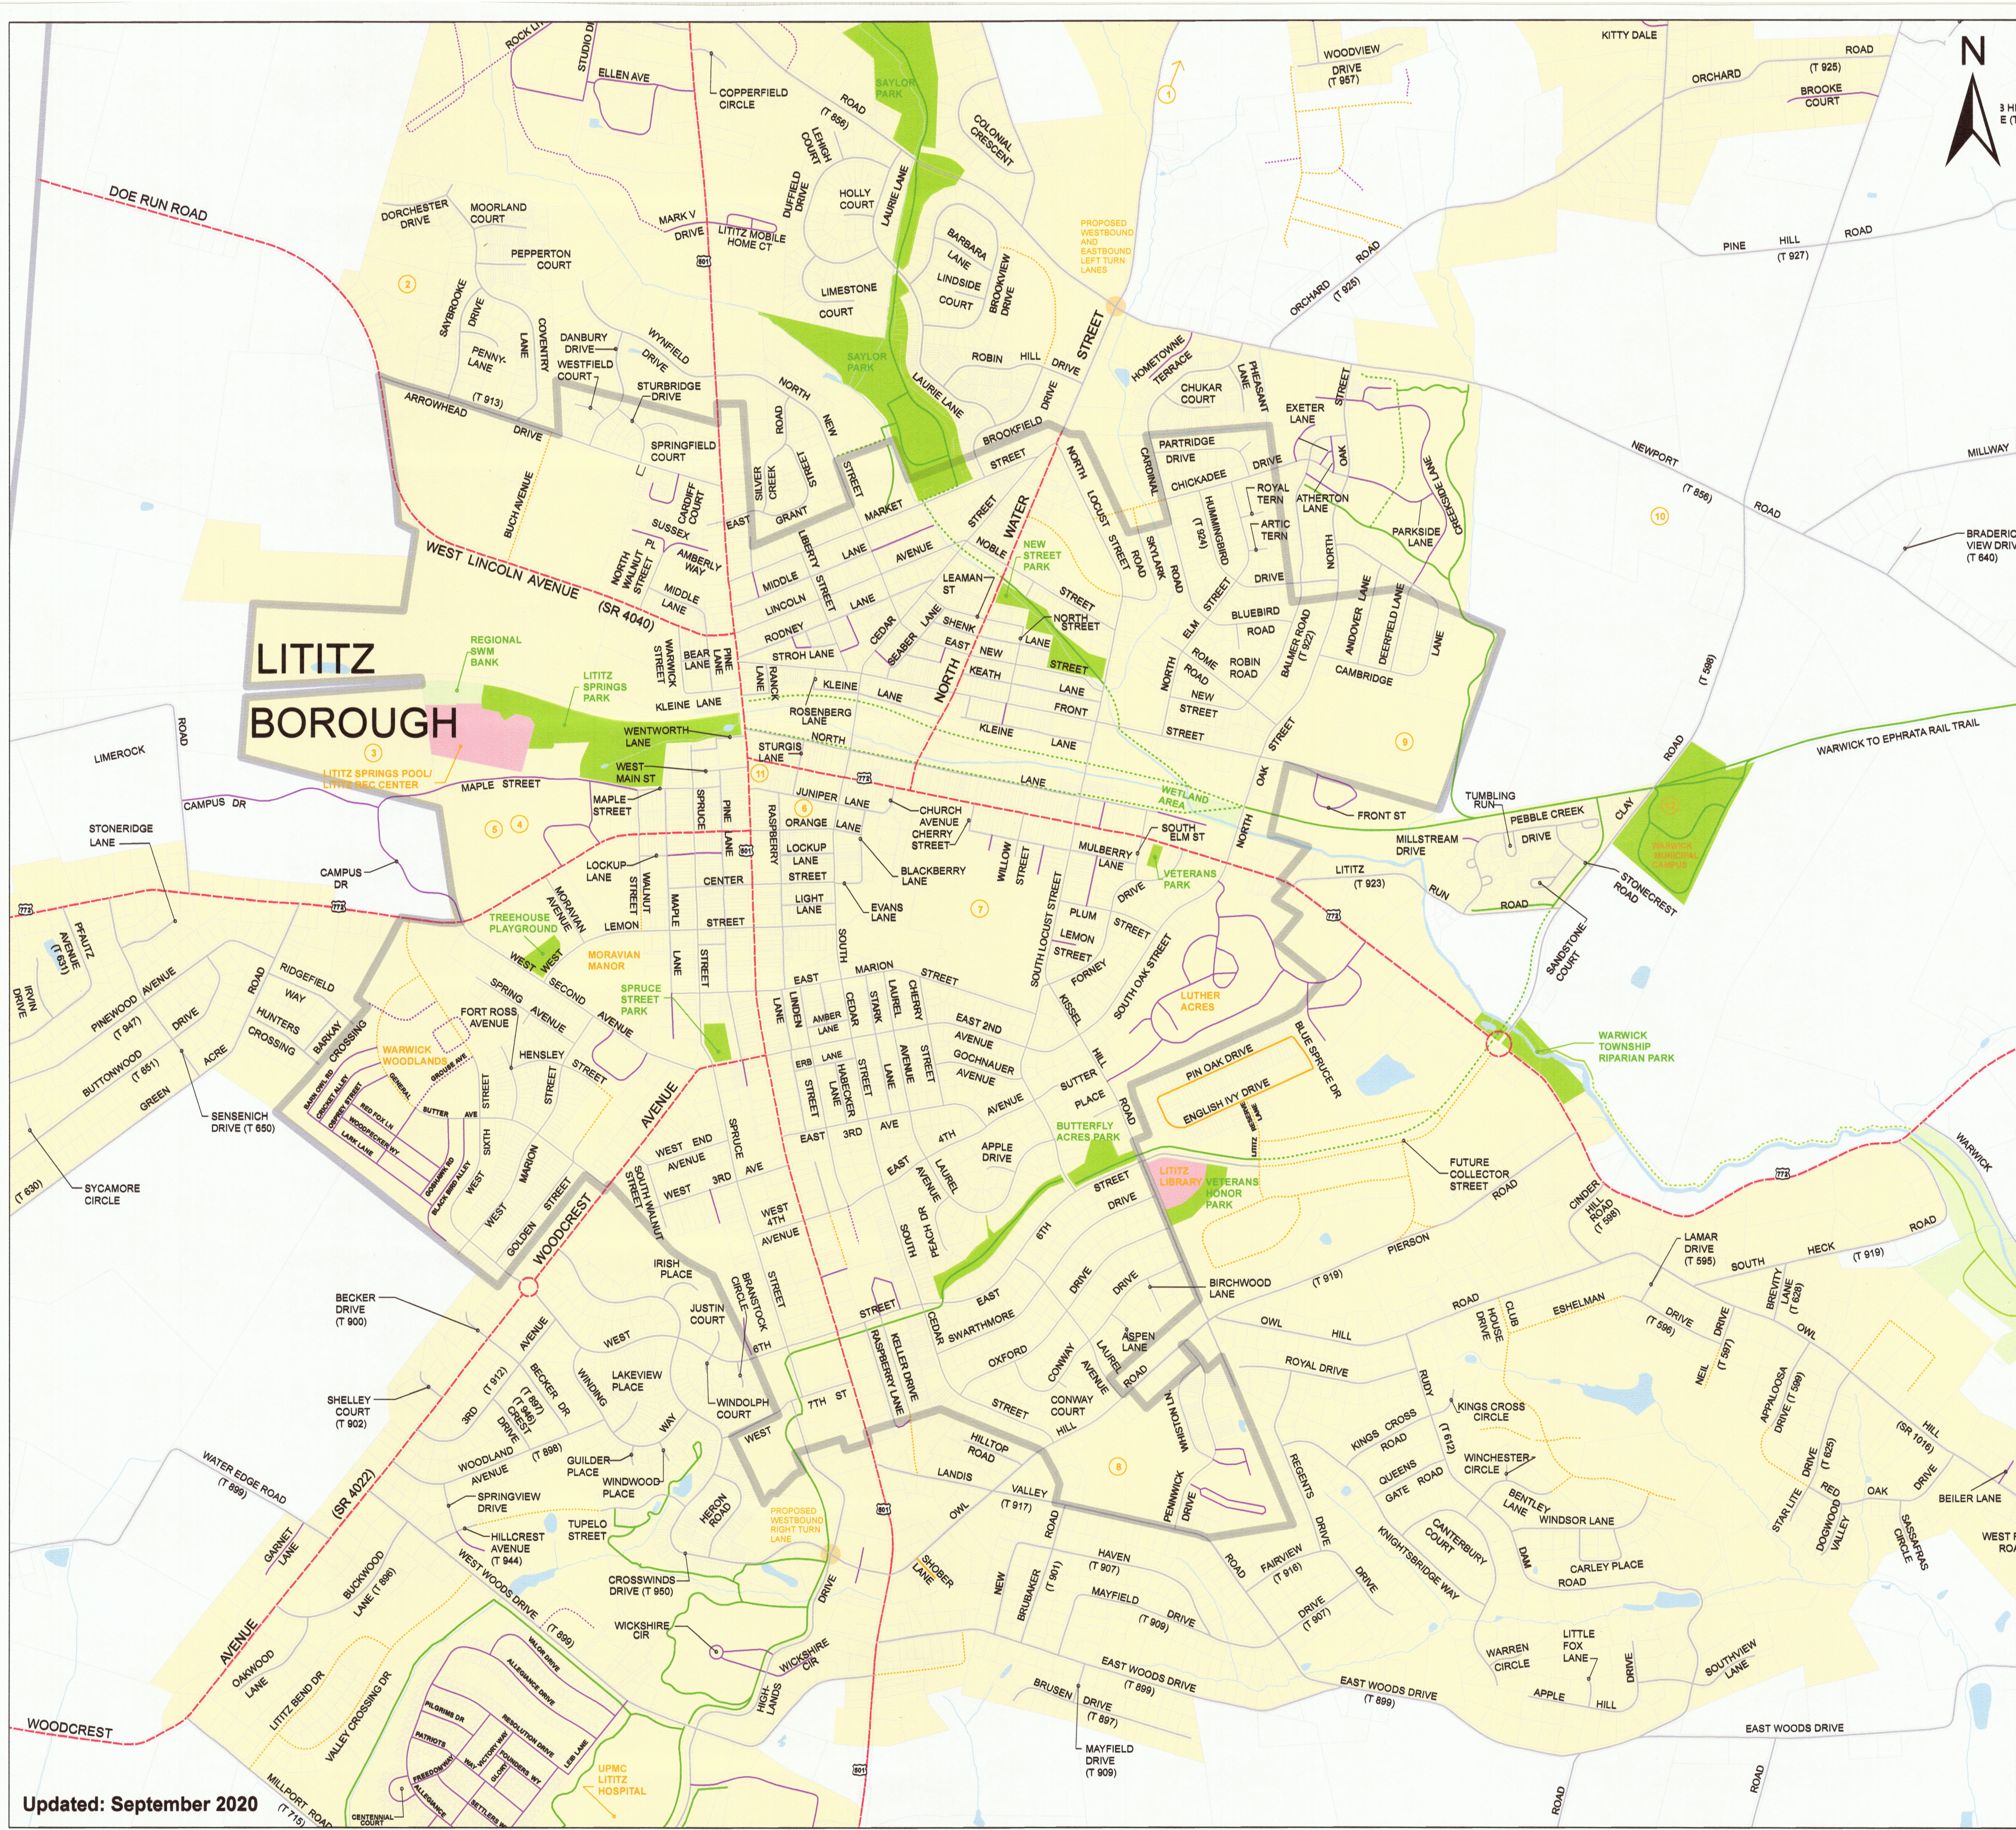

Lancaster County, PA

0 10 20 Miles
1 inch = 10 miles

Location Map

Legend

Future Traffic Improvements	Points of Interest
Future Traffic Improvements	Points of Interest
Roads	Park
State Roads	Conservation Area
Municipal Roads	Urban Growth Boundary
Road To Be Dedicated	Urban Growth Boundary
Private Roads	
Proposed Roads	
Proposed Private Roads	
Trails and Greenways	
Trail	
Greenway	
Proposed Trail	
Proposed Greenway	

Key Legend

1. John Beck Elementary School
2. Lititz Christian School
3. Warwick Middle School
4. Warwick School District
5. Warwick High School
6. Lititz Elementary School
7. Linden Hall
8. Kissel Hill Elementary School
9. John Bonfield Elementary School
10. Lititz Area Mennonite School
11. Lititz Borough Office
12. Warwick Township Office

[SEAL] Borough Secretary

THE OFFICIAL MAP OF THE BOROUGH OF LITITZ, LANCASTER COUNTY, PENNSYLVANIA IS LOCATED AT THE BOROUGH OFFICE

0 1,000 2,000 Feet
1 inch = 500 feet

Updated: September 2020

Official Map of the Borough of Lititz Lancaster County, Pennsylvania